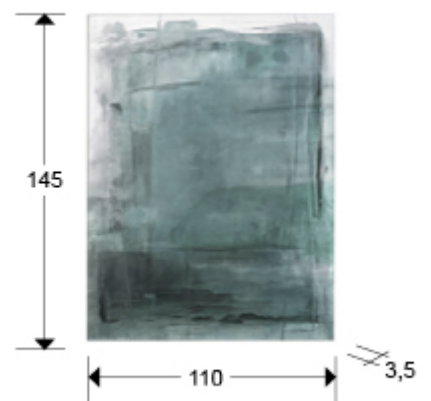

SIZES

Sizes: ↔ 110.0 ↓ 145.0 ↗ 3.5 cm
Weight: 3.2 Kg

SIZES WITH PACKAGING

Weight: 5.0 Kg
Volume: 0.1120m³
Sizes: ↔ 150.0 ↓ 115.0 ↗ 6.5 cm

ADDITIONAL INFORMATION

Material: Acrylic painting on canvas