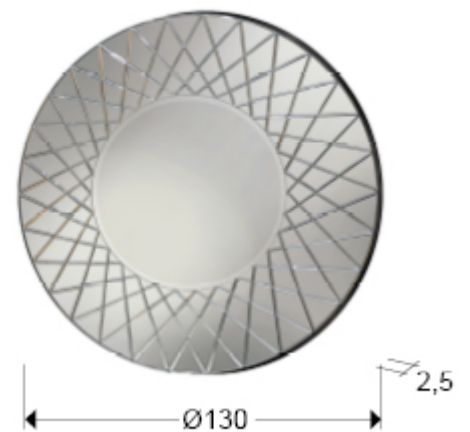

## Lennon

487597

Glass mirrors

Round mirror with central plate and frame of bevelled mirrors. Width of the frame 30 cm. MDF back finished in black colour.

### GENERAL INFORMATION

Catalogue: M43 Decoracion, espejos y mob  
Page: 97  
EAN Code: 8435435333270  
Type: Glass mirrors  
Collection: Lennon

### SIZES

Ø 130.0 x 2.5 cm  
Weight: 25.8 Kg

### SIZES WITH PACKAGING

Weight: 35.0 Kg  
Volume: 0.3330m<sup>3</sup>  
Sizes: ↔ 149.0 ↓ 149.0 ↗ 15.0 cm