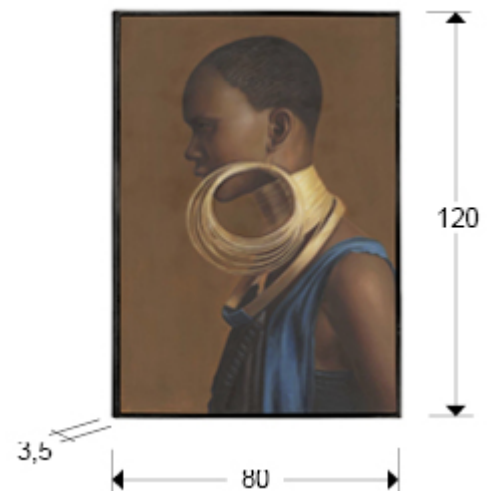

Kamali

Paintings

487715

Printed canvas, bust of an African woman. Frame finished in satin black

GENERAL INFORMATION

EAN Code: 8435435338107
Type: Paintings
Collection: Kamali

SIZES

Sizes: → 80.0 ↓ 120.0 ↗ 3.5 cm
Weight: 3.8 Kg

SIZES WITH PACKAGING

Weight: 5.2 Kg
Volume: 0.0990m³
Sizes: → 87.0 ↓ 126.0 ↗ 9.0 cm

ADDITIONAL INFORMATION

Material: Printed canvas, MDF frame
Finish: Printed, black frame