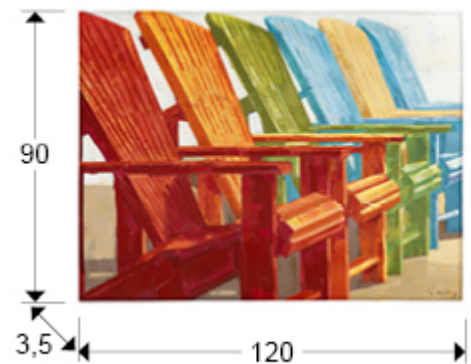

Esplai

Paintings

492753

.Esplai-. Paint made in acrylic, set on stretcher.

GENERAL INFORMATION

EAN Code: 8435435320966
Type: Paintings
Collection: Esplai

SIZES

Sizes: ↔ 120.0 ↓ 90.0 ↗ 3.5 cm
Weight: 2.3 Kg

SIZES WITH PACKAGING

Weight: 3.9 Kg
Volume: 0.0850m³
Sizes: ↔ 126.0 ↓ 96.0 ↗ 7.0 cm

ADDITIONAL INFORMATION

Material:Acrylic paint on canvas