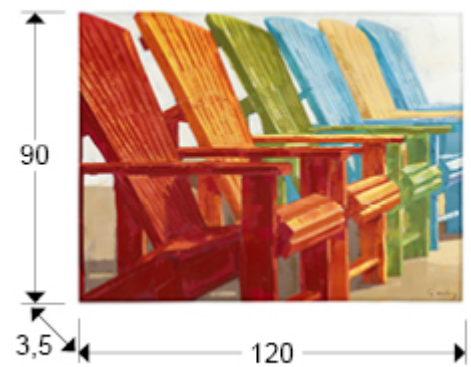

492753

>>ITEM CANCELLED

GENERAL INFORMATION

EAN Code: 8435435320966

SIZES

Sizes: ↔ 120.0 ↓ 90.0 ↗ 3.5 cm
Weight: 2.3 Kg

SIZES WITH PACKAGING

Weight: 3.9 Kg
Volume: 0.0850m³
Sizes: ↔ 126.0 ↓ 96.0 ↗ 7.0 cm