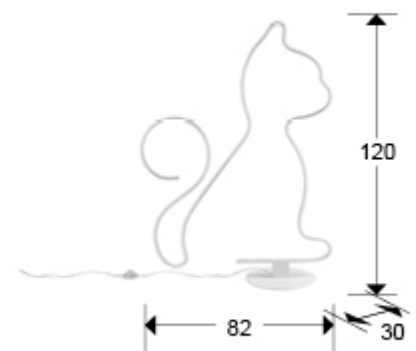

## Cat

503792

Floor lamps

Floor lamp made of metal and aluminum, matt white finish.  
Opal silicone diffuser. 43W LED, 3,600 lm, 3,000K

### SIZES

Sizes: → 82.0 ↓ 108.0 ↗ 30.0 cm  
Weight: 3.8 Kg

### SIZES WITH PACKAGING

Weight: 7.2 Kg  
Volume: 0.0930m<sup>3</sup>  
Sizes: → 114.0 ↓ 10.0 ↗ 82.0 cm

---