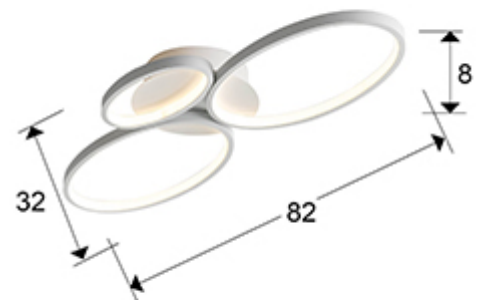

SIZES

Sizes: → 82.0 ↓ 9.0 ↗ 32.0 cm
Weight: 1.8 Kg

SIZES WITH PACKAGING

Weight: 3.1 Kg
Volume: 0.0630m³
Sizes: → 90.0 ↓ 17.0 ↗ 41.0 cm