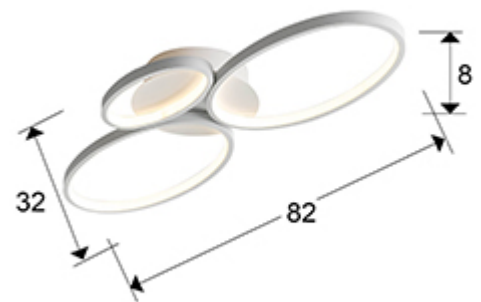

## Sios 518394

Flush Ceiling Lamps

Ceiling lamp formed by three LED light ovals, made of metal and aluminium, sanded white finish. Silicone diffuser. 36W LED. 1850 lm. 3000 K.

For markets with 110v voltage, we will change the LED driver for an equivalent one suitable for this voltage. · This lamp is supplied with GRAVITY TOGGLES, to improve ceiling fixing.

### SIZES

Sizes: ↔ 82.0 ↓ 9.0 ↗ 32.0 cm  
Weight: 1.8 Kg

### SIZES WITH PACKAGING

Weight: 3.1 Kg  
Volume: 0.0630m<sup>3</sup>  
Sizes: ↔ 90.0 ↓ 17.0 ↗ 41.0 cm

---