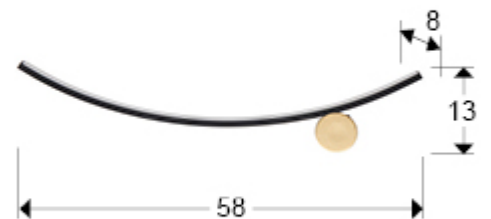

Smile

Wall lamps

522744

Wall lamp made of metal, matt black and gold finish. Opal acrylic diffuser. 8W LED, 864lm, 3,000K

GENERAL INFORMATION

Catalogue: i42 Iluminación
Page: 88
EAN Code: 8435435336950
Type: Wall lamps
Collection: Smile

SIZES

Sizes: ↔ 13.0 ↓ 57.0 ↗ 5.0 cm
Weight: 0.3 Kg

SIZES WITH PACKAGING

Weight: 0.6 Kg
Volume: 0.0090m³
Sizes: ↔ 59.0 ↓ 11.0 ↗ 14.0 cm

TECHNICAL INFORMATION

IP protection: IP 20
Electric class: Class 1
Maximum power: 8W
Voltage: 220/240 V
Frequency: 50/60 Hz
Colour temperature: 3,000 K
Average lifespan: 30,000 h
Power factor: >0.5
CRI: >80

DRIVER LED

Make: EAGLERISE
Model: CS-8-200SB
Quantity: 1 Units
Dimmable: No
Maximum power: 8W
Frequency: 50-60 Hz
Primary voltage: 220-240 V
Type: Corriente constante
Secondary current: 200 V
Sizes: ↔ 3,5 ↓ 2,0 ↗ 3,8 cm