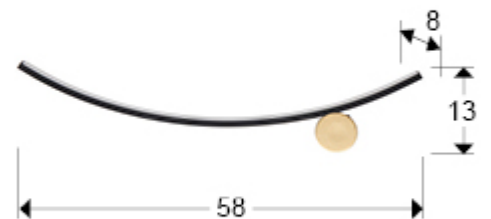

## Smile

Wall lamps

522744

Wall lamp made of metal, matt black and gold finish. Opal acrylic diffuser. 8W LED, 864lm, 3,000K

### SIZES

Sizes: ↔ 13.0 ↓ 57.0 ↗ 5.0 cm  
Weight: 0.3 Kg