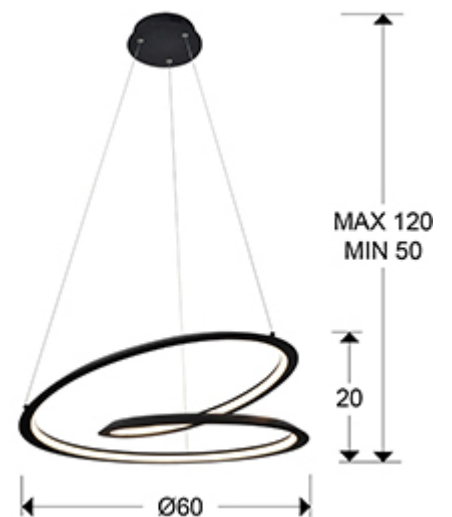

## Looping

527583

Recommended product

### Pendants

Lamp made of metal and aluminium finished in sanded matt black. Opal silicone diffuser. 36W LED. 1.800 lm. 3000 K.

. This lamp is supplied with GRAVITY TOGGLES, to improve ceiling fixing.

## SIZES

Sizes: Ø 60.0 ↓ 20.0 cm  
Height when installed: 50.0/ max. 120.0 cm  
Weight: 2.3 Kg

## SIZES WITH PACKAGING

Weight: 4.4 Kg  
Volume: 0.1080m<sup>3</sup>  
Sizes: ↔ 67.0 ↓ 24.0 ↗ 67.0 cm

---