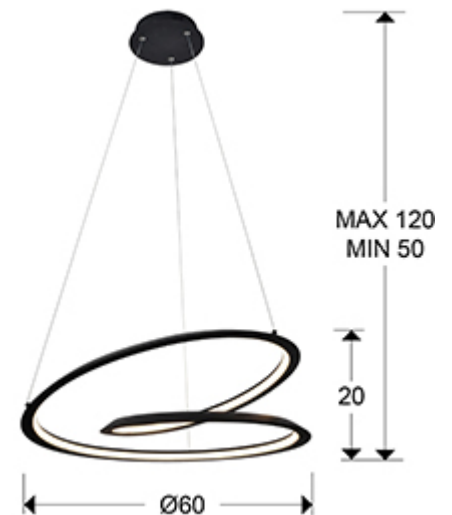

## Looping

Pendants

527583

Recommended product

Lamp made of metal and aluminium finished in sanded matt black. Opal silicone diffuser. 36W LED. 1.800 lm. 3000 K.

For markets with 110v voltage, we will change the LED driver for an equivalent one suitable for this voltage. · This lamp is supplied with GRAVITY TOGGLES, to improve ceiling fixing.

### SIZES

Sizes: Ø 60.0 ↑ 20.0 cm  
Height when installed: 50.0/ max. 120.0 cm  
Weight: 2.3 Kg

### SIZES WITH PACKAGING

Weight: 4.4 Kg  
Volume: 0.1080m<sup>3</sup>  
Sizes: ↔ 67.0 ↑ 24.0 ↗ 67.0 cm

---