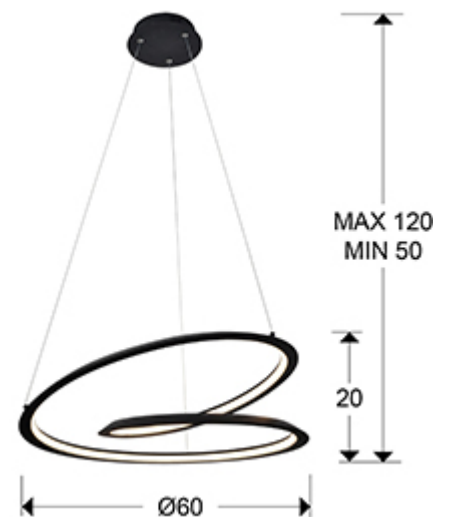

Looping

527583

Recommended product

Pendants

Lamp made of metal and aluminium finished in sanded matt black. Opal silicone diffuser. 36W LED. 1.800 lm. 3000 K.

. This lamp is supplied with GRAVITY TOGGLES, to improve ceiling fixing.

GENERAL INFORMATION

Catalogue: i42 Iluminación
Page: 98
EAN Code: 8435435330309
Type: Pendants
Collection: Looping

SIZES

Sizes: Ø 60.0 ↓ 20.0 cm
Height when installed: 50.0/ max. 120.0 cm
Weight: 2.3 Kg

SIZES WITH PACKAGING

Weight: 4.4 Kg
Volume: 0.1080m³
Sizes: ↔ 67.0 ↓ 24.0 ↗ 67.0 cm

TECHNICAL INFORMATION

IP protection: IP 20
Electric class: Class 1
Maximum power: 36W
Voltage: 220/240 V
Frequency: 50/60 Hz
Colour temperature: 3,000 K
Average lifespan: 50,000 h
Power factor: >0.97
CRI: >80

DRIVER LED

Make: EAGLERISE
Model: LS-40-1050-LI EXC
Quantity: 1 Units
Dimmable: No
Maximum power: 40W
Frequency: 50-60 Hz
Primary voltage: 220-240 V
Type: Corriente constante
Secondary current: 1.050 V
Sizes: ↔ 11,5 ↓ 2,5 ↗ 4,0 cm