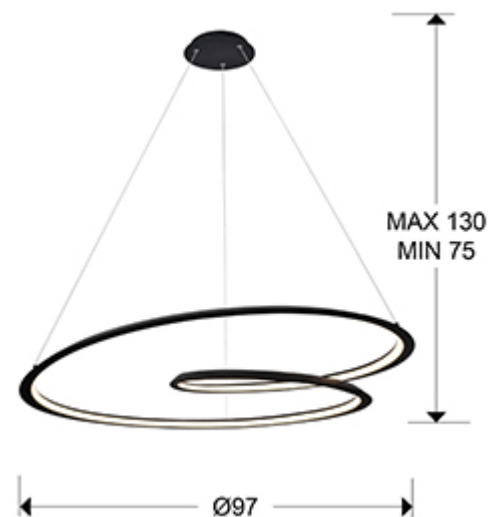

Looping

527644

Recommended product

Pendants

Lamp made of metal and aluminium finished in sanded matt black. Opal silicone diffuser. 54W LED. 2700 lm. 3000 K.

. This lamp is supplied with GRAVITY TOGGLES, to improve ceiling fixing.

GENERAL INFORMATION

Catalogue: i42 Iluminación
Page: 99
EAN Code: 8435435330316
Type: Pendants
Collection: Looping

SIZES

Sizes: Ø 97.0 ↓ 25.0 cm
Height when installed: 75.0/ max. 130.0 cm
Weight: 3.8 Kg

SIZES WITH PACKAGING

Weight: 9.4 Kg
Volume: 0.3710m³
Sizes: ↔ 106.0 ↓ 33.0 ↗ 106.0 cm

TECHNICAL INFORMATION

IP protection: IP 20
Electric class: Class 1
Maximum power: 54W
Voltage: 220/240 V
Frequency: 50/60 Hz
Colour temperature: 3,000 K
Average lifespan: 50,000 h
Power factor: >0.95
CRI: >80