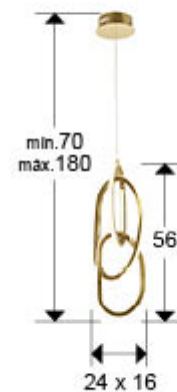

## Nexo

Pendants

532464

Lamp made of stainless steel finished in bright gold. Opal silicone diffuser. Adjustable height. 39W LED, 3360 lm, 3000K. DIMMABLE

This product uses LED driver with TRIAC type and 0-10V dimming. It can be dimmed using a LED wall dimmer with these features. · This lamp is supplied with GRAVITY TOGGLES, to improve ceiling fixing.

### SIZES

Sizes: ↔ 24.0 ↓ 56.0 ↗ 16.0 cm  
Height when installed: 70.0/ max. 180.0 cm  
Weight: 1.8 Kg

### SIZES WITH PACKAGING

Weight: 2.6 Kg  
Volume: 0.0340m<sup>3</sup>  
Sizes: ↔ 61.0 ↓ 22.0 ↗ 25.0 cm

---