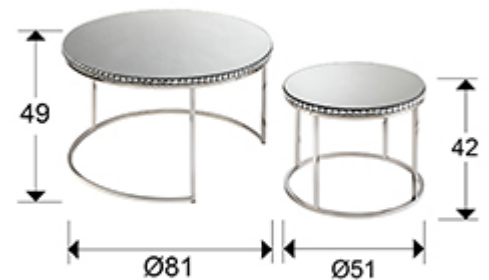

Dualis

536844

Side tables

Set of nesting tables. Stainless steel frame. Tops made of lacquered MDF and mirror, edge decorated with faceted crystals.

GENERAL INFORMATION

Catalogue: M41 Mobiliario y Decoración
Page: 174
EAN Code: 8435435329730
Type: Side tables
Collection: Dualis

SIZES

Sizes: Ø 81.0 ↓ 49.0 cm
Weight: 18.1 Kg

SIZES WITH PACKAGING

Weight: 21.5 Kg
Volume: 0.4410m³
Sizes: ↔ 88.0 ↓ 57.0 ↗ 88.0 cm

ADDITIONAL INFORMATION

Material: Steel, mirror, faceted crystal
Finish: Bright, clear