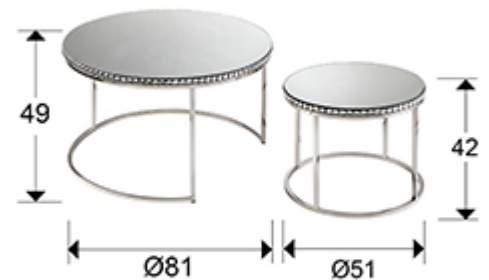

## Dualis

536844

Side tables

Set of nesting tables. Stainless steel frame. Tops made of lacquered MDF and mirror, edge decorated with faceted crystals.

### GENERAL INFORMATION

Catalogue: M41 Mobiliario y Decoración  
Page: 174  
EAN Code: 8435435329730  
Type: Side tables  
Collection: Dualis

### SIZES

Sizes: Ø 81.0 ↓ 49.0 cm  
Weight: 18.1 Kg

### SIZES WITH PACKAGING

Weight: 21.5 Kg  
Volume: 0.4410m<sup>3</sup>  
Sizes: ↔ 88.0 ↓ 57.0 ↗ 88.0 cm