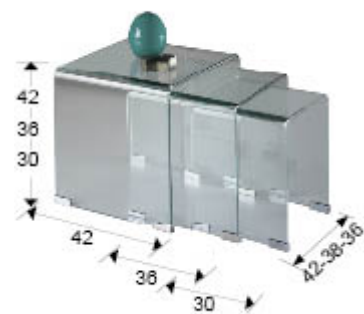

Glass

552283

Side tables

Set of three nesting tables made of clear curved glass of 10mm. The large one in tempered glass. Sizes: 42x42x42 36x36x38 30x30x36

GENERAL INFORMATION

Catalogue: M41 Mobiliario y Decoración
Page: 186
EAN Code: 8435435305727
Type: Side tables
Collection: Glass

SIZES

Sizes: ↔ 42.0 ↓ 42.0 ↗ 42.0 cm
Weight: 30.0 Kg

SIZES WITH PACKAGING

Weight: 34.5 Kg
Volume: 0.1070m³
Sizes: ↔ 49.0 ↓ 47.0 ↗ 46.5 cm

ADDITIONAL INFORMATION

Material: Glass, tempered glass
Finish: Transparent