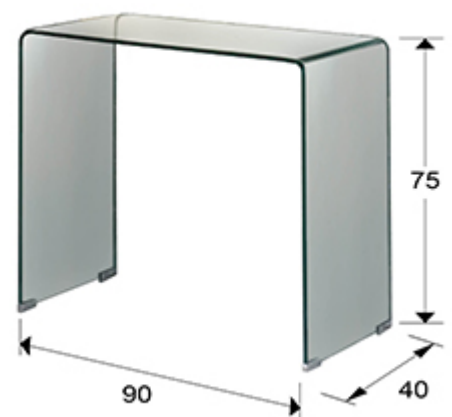

Glass

552431

Console tables

Console table made of tempered clear curved glass of 12 mm.

GENERAL INFORMATION

Catalogue: M41 Mobiliario y Decoración
Page: 187
EAN Code: 8435435305758
Type: Console tables
Collection: Glass

SIZES

Sizes: ↔ 90.0 ↓ 75.0 ↗ 40.0 cm
Weight: 28.0 Kg

SIZES WITH PACKAGING

Weight: 39.6 Kg
Volume: 0.3420m³
Sizes: ↔ 95.0 ↓ 80.0 ↗ 45.0 cm

ADDITIONAL INFORMATION

Material: Tempered glass
Finish: Transparent