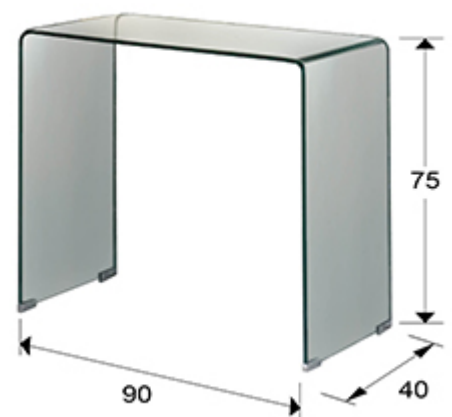

## Glass

552431

Console tables

Console table made of tempered clear curved glass of 12 mm.

---

### GENERAL INFORMATION

Catalogue: M41 Mobiliario y Decoración  
Page: 187  
EAN Code: 8435435305758  
Type: Console tables  
Collection: Glass

---

### SIZES

Sizes: ↔ 90.0 ↓ 75.0 ↗ 40.0 cm  
Weight: 28.0 Kg

### SIZES WITH PACKAGING

Weight: 39.6 Kg  
Volume: 0.3420m<sup>3</sup>  
Sizes: ↔ 95.0 ↓ 80.0 ↗ 45.0 cm

---