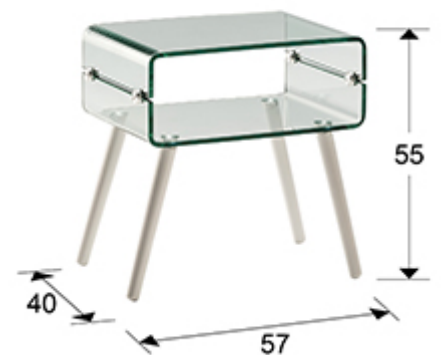

552933

>>ITEM CANCELLED

GENERAL INFORMATION

Catalogue: M41 Mobiliario y Decoración
Page: 189
EAN Code: 8435435318611

SIZES

Sizes: ↔ 57.0 ↓ 55.0 ↗ 40.0 cm
Weight: 17.4 Kg

SIZES WITH PACKAGING

Weight: 20.2 Kg
Volume: 0.0530m³
Sizes: ↔ 66.0 ↓ 18.0 ↗ 45.0 cm

ADDITIONAL INFORMATION

Material: Glass, wood, aluminium
Finish: Clear, white
Assembling time by customer: 10 min