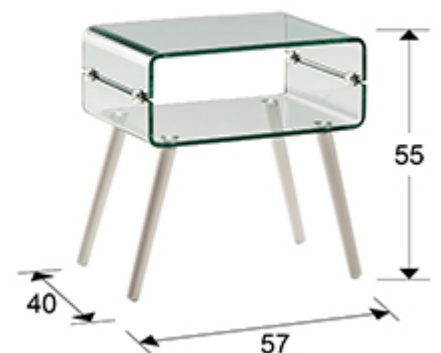

Glass II

552933

Side tables

Side table made of clear curved glass of 12 mm. Wooden legs lacquered in white colour.

GENERAL INFORMATION

Catalogue: M41 Mobiliario y Decoración
Page: 189
EAN Code: 8435435318611
Type: Side tables
Collection: Glass II

SIZES

Sizes: ↔ 57.0 ↓ 55.0 ↗ 40.0 cm
Weight: 17.4 Kg

SIZES WITH PACKAGING

Weight: 20.2 Kg
Volume: 0.0530m³
Sizes: ↔ 66.0 ↓ 18.0 ↗ 45.0 cm

ADDITIONAL INFORMATION

Material: Glass, wood, aluminium
Finish: Clear, white
Assembling time by customer: 10 min