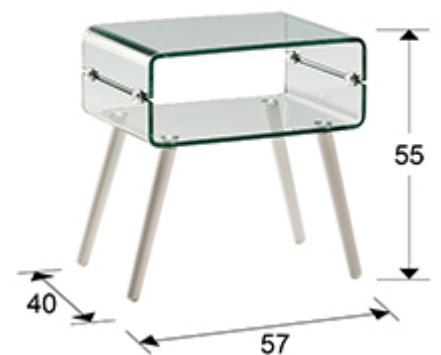

## Glass II

552933

Side tables

Side table made of clear curved glass of 12 mm. Wooden legs lacquered in white colour.

### GENERAL INFORMATION

Catalogue: M41 Mobiliario y Decoración  
Page: 189  
EAN Code: 8435435318611  
Type: Side tables  
Collection: Glass II

### SIZES

Sizes: ↔ 57.0 ↓ 55.0 ↗ 40.0 cm  
Weight: 17.4 Kg

### SIZES WITH PACKAGING

Weight: 20.2 Kg  
Volume: 0.0530m<sup>3</sup>  
Sizes: ↔ 66.0 ↓ 18.0 ↗ 45.0 cm