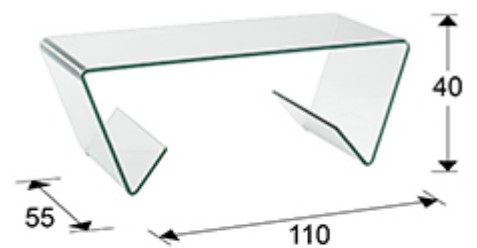

553095

>>ITEM CANCELLED

GENERAL INFORMATION

Catalogue: M41 Mobiliario y Decoración
Page: 183
EAN Code: 8435435320478

SIZES

Sizes: ↔ 110.0 ↓ 40.0 ↗ 55.0 cm
Weight: 36.2 Kg

SIZES WITH PACKAGING

Weight: 40.8 Kg
Volume: 0.3310m³
Sizes: ↔ 117.0 ↓ 48.0 ↗ 59.0 cm

ADDITIONAL INFORMATION

Material: Curved glass
Finish: Clear