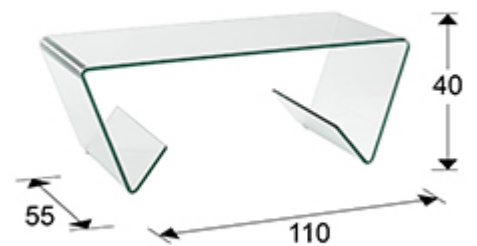

Glass III

553095

Side tables

Coffee table made of clear curved glass of 12 mm. With lower racks.

GENERAL INFORMATION

Catalogue: M41 Mobiliario y Decoración
Page: 183
EAN Code: 8435435320478
Type: Side tables
Collection: Glass III

SIZES

Sizes: ↔ 110.0 ↓ 40.0 ↗ 55.0 cm
Weight: 36.2 Kg

SIZES WITH PACKAGING

Weight: 40.8 Kg
Volume: 0.3310m³
Sizes: ↔ 117.0 ↓ 48.0 ↗ 59.0 cm

ADDITIONAL INFORMATION

Material: Curved glass
Finish: Clear