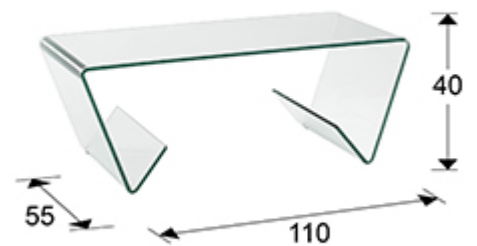

## Glass III

553095

Side tables

Coffee table made of clear curved glass of 12 mm. With lower racks.

---

### GENERAL INFORMATION

Catalogue: M41 Mobiliario y Decoración  
Page: 183  
EAN Code: 8435435320478  
Type: Side tables  
Collection: Glass III

---

### SIZES

Sizes: ↔ 110.0 ↓ 40.0 ↗ 55.0 cm  
Weight: 36.2 Kg

### SIZES WITH PACKAGING

Weight: 40.8 Kg  
Volume: 0.3310m<sup>3</sup>  
Sizes: ↔ 117.0 ↓ 48.0 ↗ 59.0 cm

---