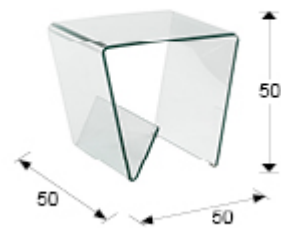

## Glass III

553106

Side tables

Side table made of clear curved glass of 12 mm. With lower rack.

---

### GENERAL INFORMATION

Catalogue: M41 Mobiliario y Decoración  
Page: 182  
EAN Code: 8435435320522  
Type: Side tables  
Collection: Glass III

---

### SIZES

Sizes: ↔ 50.0 ↓ 50.0 ↗ 50.0 cm  
Weight: 23.2 Kg

### SIZES WITH PACKAGING

Weight: 29.0 Kg  
Volume: 0.1750m<sup>3</sup>  
Sizes: ↔ 55.0 ↓ 55.0 ↗ 58.0 cm

---