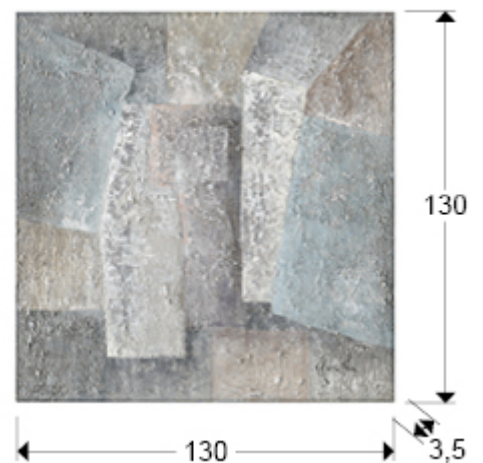

Planos

Paintings

567312

Painting made in acrylic with SILVER LEAF details, set on stretcher.

GENERAL INFORMATION

Catalogue: M41 Mobiliario y Decoración
Page: 37
EAN Code: 8435435331580
Type: Paintings
Collection: Planos

SIZES

Sizes: ↔ 130.0 ↓ 130.0 ↗ 3.5 cm
Weight: 4.0 Kg

SIZES WITH PACKAGING

Weight: 6.6 Kg
Volume: 0.1110m³
Sizes: ↔ 136.0 ↓ 136.0 ↗ 6.0 cm

ADDITIONAL INFORMATION

Material: Acrylic painting on canvas