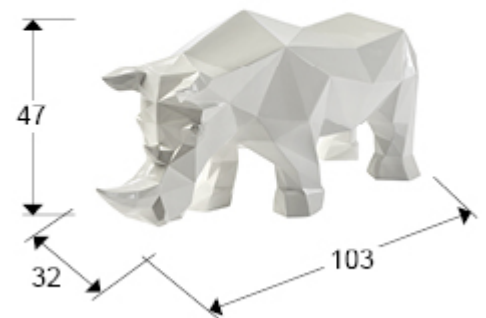

Future Rhino

567718

Decorative figures

Polyhedral figure of a rhinoceros, made of fiberglass and polyester. Suitable for outdoor. Decoration: White paint

GENERAL INFORMATION

EAN Code: 8435435336370

Type: Decorative figures

Collection: Future Rhino

SIZES

Sizes: ↔ 32.0 ↓ 47.0 ↗ 103.0 cm
Weight: 12.0 Kg

SIZES WITH PACKAGING

Weight: 14.2 Kg
Volume: 0.2640m³
Sizes: ↔ 111.0 ↓ 41.0 ↗ 58.0 cm

ADDITIONAL INFORMATION

Material: Fiberglass and polyester
Finish: White paint