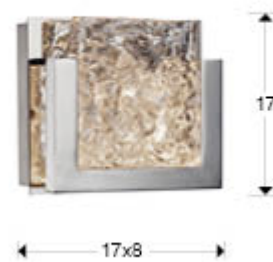

Piros

580833

Wall lamps

Wall lamp made of metal, chrome finish. Hand crafted glass.

GENERAL INFORMATION

Catalogue: i39 Iluminación
Page: 314
EAN Code: 8435435319083
Type: Wall lamps
Collection: Piros

SIZES

Sizes: → 17.0 ↓ 17.0 ↗ 8.0 cm
Weight: 1.5 Kg

SIZES WITH PACKAGING

Weight: 1.8 Kg
Volume: 0.0110m³
Sizes: → 25.0 ↓ 17.0 ↗ 25.0 cm

TECHNICAL INFORMATION

IP protection: IP 20
Electric class: Class 1
Maximum power: 6W
Voltage: 180/240 V
Frequency: 50/60 Hz
Dimmable: NO
Colour temperature: 3,000 K
Average lifespan: 50,000 h
CRI: >80