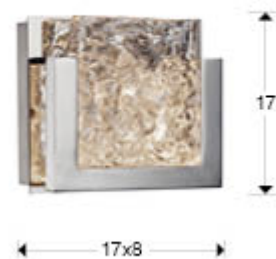

Piros

580833

Wall lamps

Wall lamp made of metal, chrome finish. Hand crafted glass.

For markets with 110v voltage, we will change the LED driver for an equivalent one suitable for this voltage.

GENERAL INFORMATION

Catalogue: i39 Iluminación
Page: 314
EAN Code: 8435435319083
Type: Wall lamps
Collection: Piros

SIZES

Sizes: ↔ 17.0 ↓ 17.0 ↗ 8.0 cm
Weight: 1.5 Kg

SIZES WITH PACKAGING

Weight: 1.8 Kg
Volume: 0.0110m³
Sizes: ↔ 25.0 ↓ 17.0 ↗ 25.0 cm