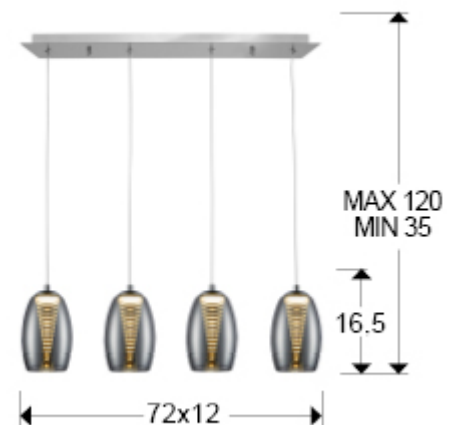

### Pendants

Lamp of 4 LED lights, made of metal, chrome finish. Double shade, exterior made of shimmered glass and interior in clear polycarbonate with layered cone shape. Adjustable in length. 4x5W LED. 1.800 lm 3.000 K.

## SIZES

Sizes: ↔ 72.0 ↓ 18.0 ↗ 12.0 cm  
Height when installed: 35.0/ max. 120.0 cm  
Weight: 2.8 Kg

## SIZES WITH PACKAGING

Weight: 3.8 Kg  
Volume: 0.0350m<sup>3</sup>  
Sizes: ↔ 82.0 ↓ 17.0 ↗ 25.0 cm

---