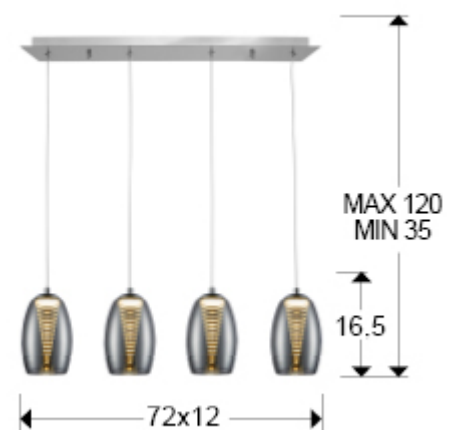

Nebula

584214

Recommended product

Pendants

Lamp of 4 LED lights, made of metal, chrome finish. Double shade, exterior made of shimmered glass and interior in clear polycarbonate with layered cone shape. Adjustable in length. 4x5W LED. 1.800 lm 3.000 K.

. This lamp is supplied with GRAVITY TOGGLES, to improve ceiling fixing.

GENERAL INFORMATION

Catalogue: i42 Iluminación
Page: 216
EAN Code: 8435435321673
Type: Pendants
Collection: Nebula

SIZES

Sizes: ↔ 72.0 ↓ 18.0 ↗ 12.0 cm
Height when installed: 35.0/ max. 120.0 cm
Weight: 2.8 Kg

SIZES WITH PACKAGING

Weight: 3.8 Kg
Volume: 0.0350m³
Sizes: ↔ 82.0 ↓ 17.0 ↗ 25.0 cm

TECHNICAL INFORMATION

IP protection: IP 20
Electric class: Class 1
Maximum power: 20W
Voltage: 220 V
Frequency: 50/60 Hz
Dimmable: NO
Colour temperature: 3,000 K
Average lifespan: 30,000 h
CRI: >80