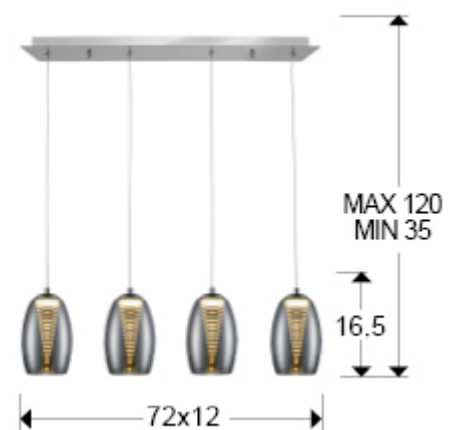

Nebula

584214

Recommended product

Pendants

Lamp of 4 LED lights, made of metal, chrome finish. Double shade, exterior made of shimmered glass and interior in clear polycarbonate with layered cone shape. Adjustable in length. 4x5W LED. 1.800 lm 3.000 K.

. This lamp is supplied with GRAVITY TOGGLES, to improve ceiling fixing.

GENERAL INFORMATION

Catalogue: i42 Iluminación
 Page: 216
 EAN Code: 8435435321673
 Type: Pendants
 Collection: Nebula

SIZES

Sizes: ↔ 72.0 ↓ 18.0 ↗ 12.0 cm
 Height when installed: 35.0/ max. 120.0 cm
 Weight: 2.8 Kg

SIZES WITH PACKAGING

Weight: 3.8 Kg
 Volume: 0.0350m³
 Sizes: ↔ 82.0 ↓ 17.0 ↗ 25.0 cm

TECHNICAL INFORMATION

IP protection: IP 20
Electric class: Class 1
Maximum power: 20W
Voltage: 220 V
Frequency: 50/60 Hz
Dimmable: NO
Colour temperature: 3,000 K
Average lifespan: 30,000 h
CRI: >80