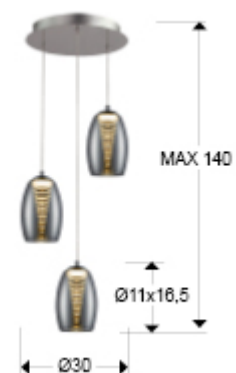

## Nebula

584326

### Pendants

Lamp of 3 LED lights, made of metal, chrome finish. Double shade, exterior made of shimmered glass and interior in clear polycarbonate with layered cone shape. Adjustable in length. 3x5W LED. 1.350 lm 3.000 K.

Product not adaptable for use at 110v voltage. - This lamp is supplied with GRAVITY TOGGLES, to improve ceiling fixing.

## SIZES

Sizes: Ø 32.0 ↓ 85.0 cm  
Height when installed: 35.0/ max. 150.0 cm  
Weight: 2.1 Kg