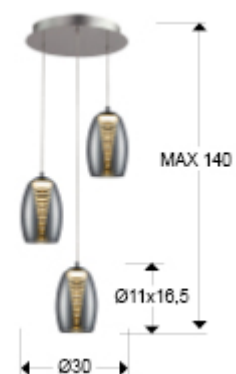

## Nebula

584326

### Pendants

Lamp of 3 LED lights, made of metal, chrome finish. Double shade, exterior made of shimmered glass and interior in clear polycarbonate with layered cone shape. Adjustable in length. 3x5W LED. 1.350 lm 3.000 K.

· This lamp is supplied with GRAVITY TOGGLES, to improve ceiling fixing.

## SIZES

Sizes: Ø 32.0 ↓ 85.0 cm  
 Height when installed: 35.0/ max. 150.0 cm  
 Weight: 2.1 Kg