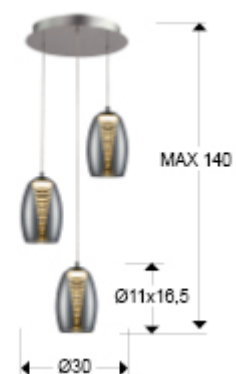

Nebula

584326

Pendants

Lamp of 3 LED lights, made of metal, chrome finish. Double shade, exterior made of shimmered glass and interior in clear polycarbonate with layered cone shape. Adjustable in length. 3x5W LED. 1.350 lm 3.000 K.

· This lamp is supplied with GRAVITY TOGGLES, to improve ceiling fixing.

GENERAL INFORMATION

Catalogue: i42 Iluminación
Page: 217
EAN Code: 8435435321680
Type: Pendants
Collection: Nebula

SIZES

Sizes: Ø 32.0 ↓ 85.0 cm
Height when installed: 35.0/ max. 150.0 cm
Weight: 2.1 Kg

SIZES WITH PACKAGING

Weight: 2.9 Kg
Volume: 0.0340m³
Sizes: ↔ 32.0 ↓ 33.0 ↗ 32.0 cm

TECHNICAL INFORMATION

IP protection: IP 20
Electric class: Class 1
Maximum power: 15W
Voltage: 180/240 V
Frequency: 50/60 Hz
Dimmable: NO
Colour temperature: 3,000 K
Average lifespan: 30,000 h
CRI: >80

DRIVER LED

Make: SCHULLER
Model: 73207
Quantity: 1 Units
Dimmable: No
Maximum power: 20W
Frequency: 50-60 Hz
Primary voltage: 180-240 V
Type: Voltaje constante
Secondary voltage: 24 V
Sizes: → 9,4 ↓ 1,7 ↗ 3,6 cm