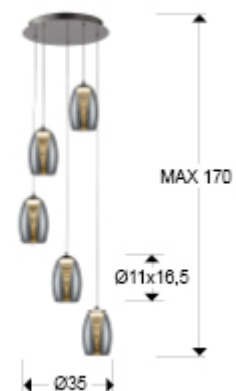

## Nebula

584438

Pendants

Lamp of 5 LED lights, made of metal, chrome finish. Double shade, exterior made of shimmered glass shade and interior in clear polycarbonate with layered cone shape. Adjustable in length. 5x5W LED. 2.250 lm 3.000 K.

Product not adaptable for use at 110v voltage. - This lamp is supplied with GRAVITY TOGGLES, to improve ceiling fixing.

### SIZES

Sizes: Ø 38.0 ↓ 130.0 cm  
 Height when installed: 65.0/ max. 170.0 cm  
 Weight: 3.4 Kg

### SIZES WITH PACKAGING

Weight: 4.5 Kg  
 Volume: 0.0450m<sup>3</sup>  
 Sizes: ↔ 44.0 ↓ 23.0 ↗ 44.0 cm

---