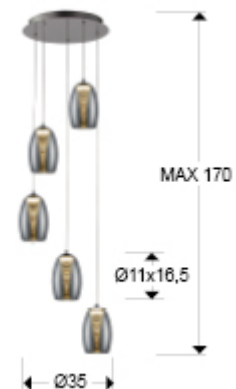

Nebula

584438

Pendants

Lamp of 5 LED lights, made of metal, chrome finish. Double shade, exterior made of shimmered glass shade and interior in clear polycarbonate with layered cone shape. Adjustable in length. 5x5W LED. 2.250 lm 3.000 K.

· This lamp is supplied with GRAVITY TOGGLES, to improve ceiling fixing.

GENERAL INFORMATION

Catalogue: i42 Iluminación
Page: 218
EAN Code: 8435435321697
Type: Pendants
Collection: Nebula

SIZES

Sizes: Ø 38.0 ↓ 130.0 cm
Height when installed: 65.0/ max. 170.0 cm
Weight: 3.4 Kg

SIZES WITH PACKAGING

Weight: 4.5 Kg
Volume: 0.0450m³
Sizes: ↔ 44.0 ↓ 23.0 ↗ 44.0 cm

TECHNICAL INFORMATION

IP protection: IP 20
Electric class: Class 1
Maximum power: 25W
Voltage: 220 V
Frequency: 50/60 Hz
Dimmable: NO
Colour temperature: 3,000 K
Average lifespan: 30,000 h
CRI: >80

DRIVER LED

Make: SCHULLER
Model: 73401
Quantity: 1 Units
Dimmable: No
Maximum power: 40W
Frequency: 50-60 Hz
Primary voltage: 180-240 V
Type: Voltaje constante
Secondary voltage: 24 V
Sizes: ↔ 13,5 ↓ 2,5 ↗ 4,5 cm