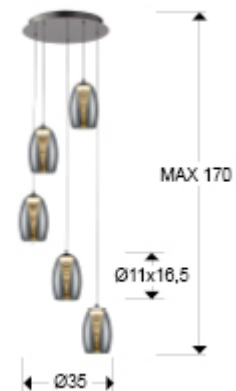

Nebula

584438

Pendants

Lamp of 5 LED lights, made of metal, chrome finish. Double shade, exterior made of shimmered glass shade and interior in clear polycarbonate with layered cone shape. Adjustable in length. 5x5W LED. 2.250 lm 3.000 K.

· This lamp is supplied with GRAVITY TOGGLES, to improve ceiling fixing.

GENERAL INFORMATION

Catalogue: i42 Iluminación
 Page: 218
 EAN Code: 8435435321697
 Type: Pendants
 Collection: Nebula

SIZES

Sizes: Ø 38.0 ↓ 130.0 cm
 Height when installed: 65.0/ max. 170.0 cm
 Weight: 3.4 Kg

SIZES WITH PACKAGING

Weight: 4.5 Kg
 Volume: 0.0450m³
 Sizes: ↔ 44.0 ↓ 23.0 ↗ 44.0 cm

TECHNICAL INFORMATION

IP protection: IP 20
Electric class: Class 1
Maximum power: 25W
Voltage: 220 V
Frequency: 50/60 Hz
Dimmable: NO
Colour temperature: 3,000 K
Average lifespan: 30,000 h
CRI: >80

DRIVER LED

Make: SCHULLER
Model: 73401
Quantity: 1 Units
Dimmable: No
Maximum power: 40W
Frequency: 50-60 Hz
Primary voltage: 180-240 V
Type: Voltaje constante
Secondary voltage: 24 V
Sizes: ↔ 13,5 ↓ 2,5 ↗ 4,5 cm