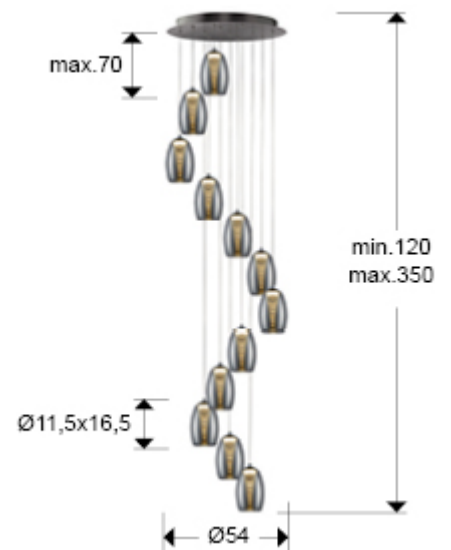

Nebula

584541

Pendants

Lamp of 12 LED lights, made of metal, chrome finish. Double shade, exterior made of shimmered glass and interior in clear polycarbonate with layered cone shape. Adjustable in length. 12x5W LED. 5.400 lm 3.000 K.

· This lamp is supplied with GRAVITY TOGGLES, to improve ceiling fixing.

GENERAL INFORMATION

Catalogue: i42 Iluminación
Page: 219
EAN Code: 8435435321703
Type: Pendants
Collection: Nebula

SIZES

Sizes: Ø 54.0 ↓ 200.0 cm
Height when installed: 120.0/ max. 350.0 cm
Weight: 8.7 Kg

SIZES WITH PACKAGING

Weight: 12.4 Kg
Volume: 0.1170m³
Sizes: ↔ 67.0 ↓ 26.0 ↗ 67.0 cm

TECHNICAL INFORMATION

IP protection: IP 20
Electric class: Class 1
Maximum power: 60W
Voltage: 220/240 V
Frequency: 50/60 Hz
Dimmable: NO
Colour temperature: 3,000 K
Average lifespan: 30,000 h
CRI: >80

DRIVER LED

Make: SCHULLER
Model: 72804
Quantity: 1 Units
Dimmable: Sí
Type of dimming: 1-10V
Maximum power: 80W
Frequency: 50-60 Hz
Primary voltage: 180-240 V
Type: Voltaje constante
Secondary voltage: 24 V
Sizes: ↔ 17,0 ↓ 3,0 ↗ 5,0 cm