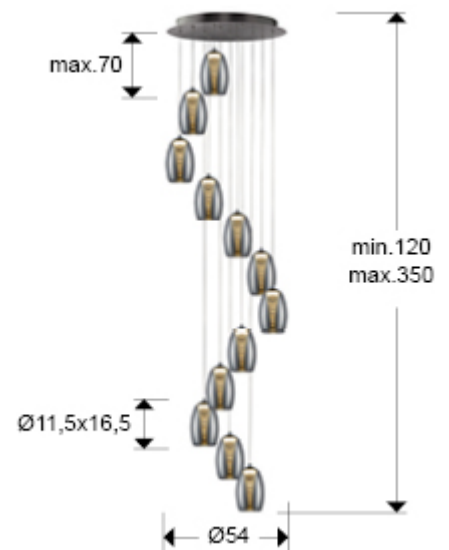

### Pendants

Lamp of 12 LED lights, made of metal, chrome finish. Double shade, exterior made of shimmered glass and interior in clear polycarbonate with layered cone shape. Adjustable in length. 12x5W LED. 5.400 lm 3.000 K.

## SIZES

Sizes: Ø 54.0 ↓ 200.0 cm  
 Height when installed: 120.0/ max. 350.0 cm  
 Weight: 8.7 Kg

## SIZES WITH PACKAGING

Weight: 12.4 Kg  
 Volume: 0.1170m<sup>3</sup>  
 Sizes: ↔ 67.0 ↓ 26.0 ↗ 67.0 cm

---