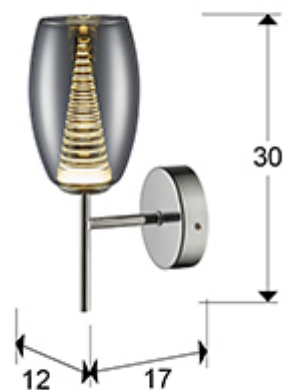

Nebula

584659

Recommended product

Wall lamps

Wall lamp of 1 LED light, made of metal, chrome finish. Double shade, exterior made of shimmered glass and interior in clear polycarbonate with layered cone shape. 5W LED. 450 lm 3.000 K.

GENERAL INFORMATION

Catalogue: i42 Iluminación
Page: 214
EAN Code: 8435435321710
Type: Wall lamps
Collection: Nebula

SIZES

Sizes: ↔ 12.0 ↑ 30.0 ↗ 17.0 cm
Weight: 0.8 Kg

SIZES WITH PACKAGING

Weight: 1.3 Kg
Volume: 0.0130m³
Sizes: ↔ 32.0 ↑ 18.0 ↗ 22.0 cm

Make: SCHULLER
Model: 73108
Quantity: 1 Units
Dimmable: No
Maximum power: 9W
Frequency: 50-60 Hz
Primary voltage: 180-240 V
Type: Voltaje constante
Secondary voltage: 24 V
Sizes: ↔ 10,0 ↓ 2,0 ↗ 3,5 cm

ADDITIONAL INFORMATION

Material: Metal, glass, polycarbonate
Finish: Chrome, shimmered, clear
Cable colour: CLEAR