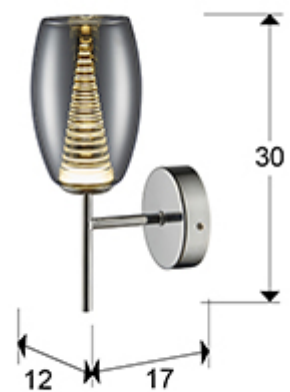

## Nebula

584659

Recommended product

### Wall lamps

Wall lamp of 1 LED light, made of metal, chrome finish. Double shade, exterior made of shimmered glass and interior in clear polycarbonate with layered cone shape. 5W LED. 450 lm 3.000 K.

## SIZES

Sizes: ↔ 12.0 ↑ 30.0 ↗ 17.0 cm  
Weight: 0.8 Kg