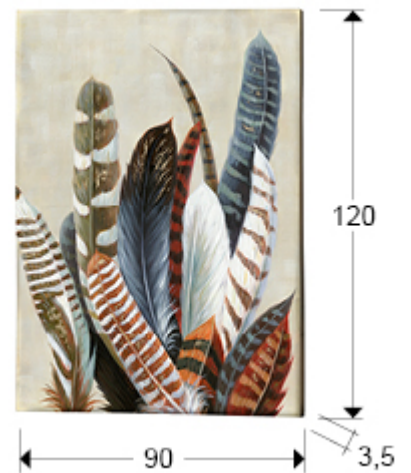

## Ucelli

Paintings

586107

-Ucelli-. Painting made in acrylic, set on stretcher.

### SIZES

Sizes: ↔ 90.0 ↓ 120.0 ↗ 3.5 cm  
Weight: 2.4 Kg

### SIZES WITH PACKAGING

Weight: 4.0 Kg  
Volume: 0.0730m<sup>3</sup>  
Sizes: ↔ 96.0 ↓ 126.0 ↗ 6.0 cm

### ADDITIONAL INFORMATION

Material: Acrylic paint on canvas