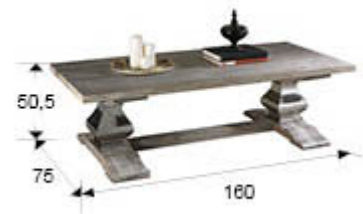

Antica

591538

Side tables

Coffee table made of solid antique ash wood, with white patina. Pilasters of polished steel. Top of 4,5 cm thickness.

GENERAL INFORMATION

Catalogue: M34 Mobiliario y Decoración
Page: 84
EAN Code: 8435435314927
Type: Side tables
Collection: Antica

SIZES

Sizes: ↔ 160.0 ↓ 50.5 ↗ 75.0 cm
Weight: 60.0 Kg
Packaging weight 1: 21.6 Kg
Packaging weight 2: 38.4 Kg

SIZES WITH PACKAGING

Weight: 79.8 Kg
Volume: 0.5300m³
Number of cartons: 2
Sizes of carton No.1: ↔ 83.0 ↓ 52.0 ↗ 58.0 cm
Sizes of carton No.2: ↔ 100.0 ↓ 175.0 ↗ 16.0 cm

ADDITIONAL INFORMATION

Material: Wood, Steel
Finish: White patina, polished steel
Assembling time by customer: 30 min