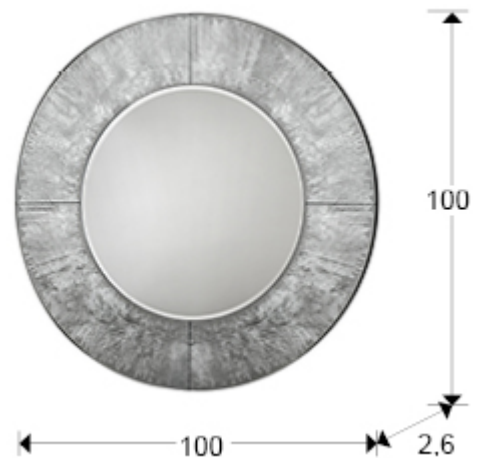

Aurora

Glass mirrors

593364

Round mirror with central beveled mirror and frame with graphics in SILVER LEAF. Back of MDF lacquered in black.

GENERAL INFORMATION

Catalogue: M43 Decoracion, espejos y mob
 Page: 90
 EAN Code: 8435435319090
 Type: Glass mirrors
 Collection: Aurora

SIZES

Ø 100.0 \nearrow 2.5 cm
 Weight: 18.6 Kg

SIZES WITH PACKAGING

Weight: 24.5 Kg
 Volume: 0.1000m³
 Sizes: \leftrightarrow 110.0 \downarrow 113.5 \nearrow 8.0 cm

ADDITIONAL INFORMATION

Material: Glass, MDF
 Finish: Mirror, silver leaf, black