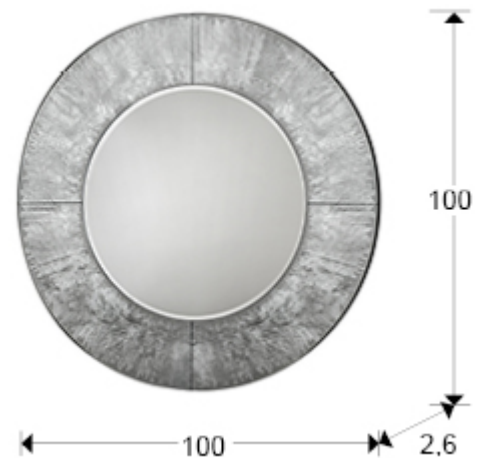

Aurora

Glass mirrors

593364

Round mirror with central beveled mirror and frame with graphics in SILVER LEAF. Back of MDF lacquered in black.

GENERAL INFORMATION

Catalogue: M43 Decoracion, espejos y mob
Page: 90
EAN Code: 8435435319090
Type: Glass mirrors
Collection: Aurora

SIZES

Ø 100.0 ∇ 2.5 cm
Weight: 18.6 Kg

SIZES WITH PACKAGING

Weight: 24.5 Kg
Volume: 0.1000m³
Sizes: \leftrightarrow 110.0 \downarrow 113.5 ∇ 8.0 cm

ADDITIONAL INFORMATION

Material: Glass, MDF
Finish: Mirror, silver leaf, black