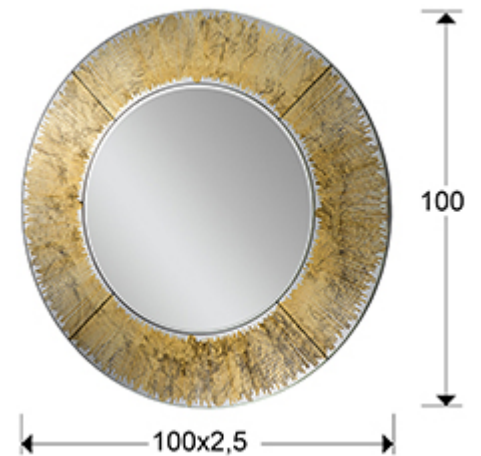

Aurora

Glass mirrors

593375

Mirror with central beveled mirror and frame with GOLD LEAF graphics. MDF back, lacquered in black.

GENERAL INFORMATION

Catalogue: M43 Decoracion, espejos y mob
Page: 90
EAN Code: 8435435316976
Type: Glass mirrors
Collection: Aurora

SIZES

Sizes: \varnothing 100.0 \times 2.5 cm
Weight: 18.6 Kg

SIZES WITH PACKAGING

Weight: 24.5 Kg
Volume: 0.0980m³
Sizes: \leftrightarrow 110.0 \downarrow 111.0 \nearrow 8.0 cm

ADDITIONAL INFORMATION

Material: Glass, MDF
Finish: Silver mirror, silver leaf