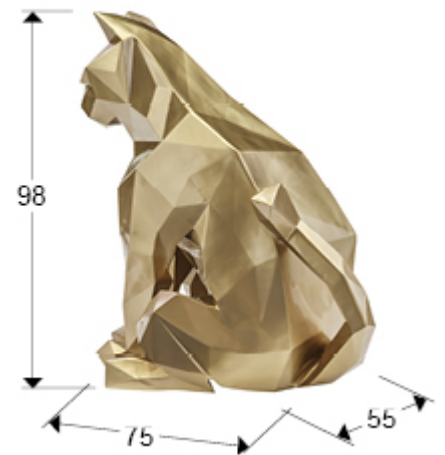

Future Cat

598743

Decorative figures

Polyhedral cat figure, made of fiberglass and polyester.
Suitable for outdoor. Decoration: Gold paint

GENERAL INFORMATION

EAN Code: 8435435336387
Type: Decorative figures
Collection: Future Cat

SIZES

Sizes: → 55.0 ↓ 98.0 ↗ 75.0 cm
Weight: 13.2 Kg

SIZES WITH PACKAGING

Weight: 16.4 Kg
Volume: 0.6610m³
Sizes: → 87.0 ↓ 107.0 ↗ 71.0 cm

ADDITIONAL INFORMATION

Material: Fiberglass and polyester
Finish: Golden paint