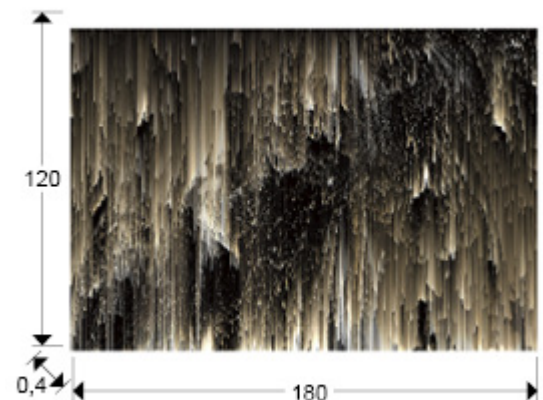

Aurora Boreal

599162

Recommended product

Prints and Photos

Printed photograph, set on tempered glass. Ironwork to hold to the wall included.

GENERAL INFORMATION

Catalogue: M43 Decoracion, espejos y mob
Page: 60
EAN Code: 8435435337933
Type: Prints and Photos
Collection: Aurora Boreal