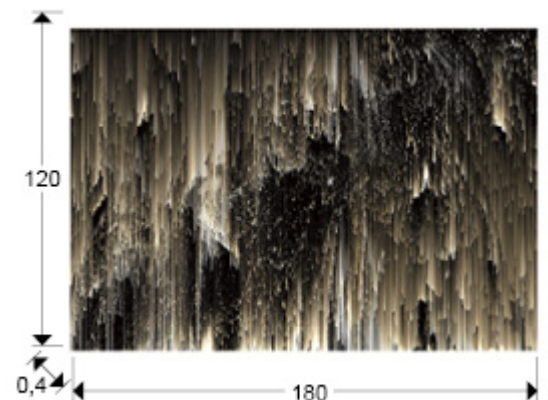

Aurora Boreal

599162

Recommended product

Prints and Photos

Printed photograph, set on tempered glass. Ironwork to hold to the wall included.

GENERAL INFORMATION

Catalogue: M43 Decoracion, espejos y mob
Page: 60
EAN Code: 8435435337933
Type: Prints and Photos
Collection: Aurora Boreal