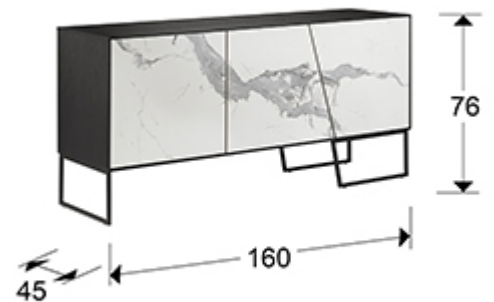

## Kerala

Sideboard

603645

Sideboard made of MDF with finish in black ash wood. Three doors with fronts made of ceramic finished in white marble with grey vein. Metal lower frame, finished in matt black.

### GENERAL INFORMATION

Catalogue: M41 Mobiliario y Decoración  
Page: 144  
EAN Code: 8435435329945  
Type: Sideboard  
Collection: Kerala

### SIZES

Sizes: ↔ 160.0 ↓ 76.0 ↗ 45.0 cm  
Weight: 61.6 Kg  
Packaging weight 1: 3.2 Kg  
Packaging weight 2: 58.4 Kg

### SIZES WITH PACKAGING

Weight: 79.1 Kg  
Volume: 0.6920m<sup>3</sup>  
Number of cartons: 2  
Sizes of carton No.1: ↔ 52.0 ↓ 12.0 ↗ 25.0 cm  
Sizes of carton No.2: ↔ 174.0 ↓ 67.0 ↗ 58.0 cm

---