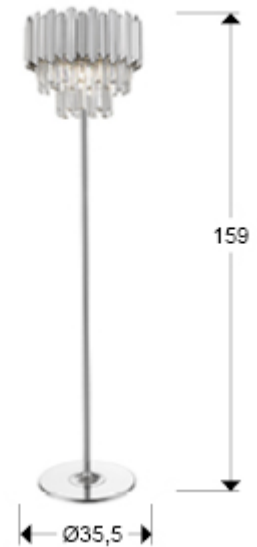

Tiara

Floor lamps

605014

Floor lamp made of chromed metal. Shade of faceted glass prisms finished with chromed ABS pieces

·This item includes 3 G9 LED 6W

GENERAL INFORMATION

EAN Code: 8435435336844
Type: Floor lamps
Collection: Tiara

SIZES

Sizes: Ø 35.5 ↓ 159.0 cm
Weight: 11.4 Kg

SIZES WITH PACKAGING

Weight: 12.8 Kg
Volume: 0.0850m³
Sizes: ↔ 48.0 ↓ 37.0 ↗ 48.0 cm

TECHNICAL INFORMATION

IP protection: IP 20
Electric class: Class 2
Maximum power: 3x28W
Voltage: 220/240 V
Frequency: 50/60 Hz

ADDITIONAL INFORMATION

Material: Metal, ABS, faceted glass
Finish: Chromed, clear
Cable colour: clear