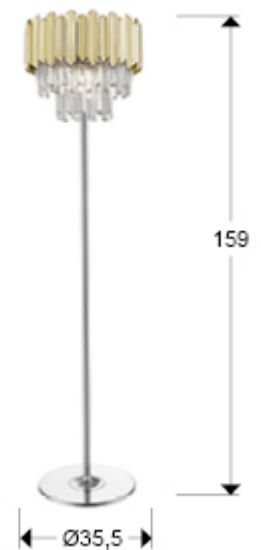

Tiara

605021

Floor lamps

Floor lamp made of metal, chrome finish. Shade of faceted glass prisms with abs pieces finished in golden plating

For markets with 110v voltage, this product will be delivered with G9 bulb for 110v. -This item includes 3 G9 LED 6W

GENERAL INFORMATION

Catalogue: i42 Iluminación
 Page: 26
 EAN Code: 8435435336851
 Type: Floor lamps
 Collection: Tiara

SIZES

Sizes: \varnothing 35.0 \updownarrow 159.0 cm
 Weight: 11.4 Kg

SIZES WITH PACKAGING

Weight: 12.8 Kg
 Volume: 0.0850m³
 Sizes: \leftrightarrow 48.0 \updownarrow 37.0 \nearrow 48.0 cm

TECHNICAL INFORMATION

IP protection: IP 20
Electric class: Class 2
Maximum power: 3x10W
Voltage: 220/240 V
Frequency: 50 Hz

ADDITIONAL INFORMATION

Material: Metal, ABS, faceted glass
Finish: Chromed, golden, clear