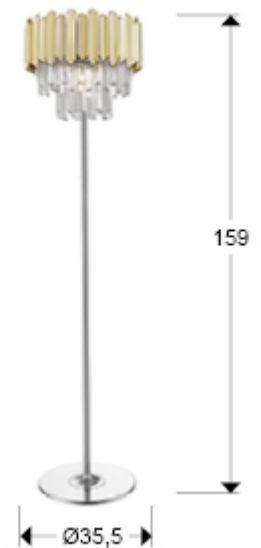

## Tiara

Floor lamps

605021

Floor lamp made of metal, chrome finish. Shade of faceted glass prisms with abs pieces finished in golden plating

·This item includes 3 G9 LED 6W

### GENERAL INFORMATION

Catalogue: i42 Iluminación  
Page: 26  
EAN Code: 8435435336851  
Type: Floor lamps  
Collection: Tiara

### SIZES

Sizes:  $\varnothing$  35.0  $\updownarrow$  159.0 cm  
Weight: 11.4 Kg

### SIZES WITH PACKAGING

Weight: 12.8 Kg  
Volume: 0.0850m<sup>3</sup>  
Sizes:  $\leftrightarrow$  48.0  $\updownarrow$  37.0  $\nearrow$  48.0 cm

---