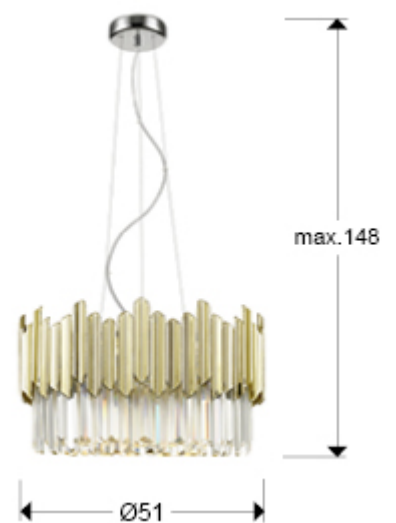

Tiara

Pendants

605137

Lamp made of metal, chrome finish. Shade of faceted glass prisms with ABS pieces finished in golden plating

For markets with 110v voltage, this product will be delivered with G9 bulb for 110v. -This item includes 6 G9 LED 6W This lamp is supplied with GRAVITY TOGGLES, to improve ceiling fixing.

GENERAL INFORMATION

Catalogue: i42 Iluminación
Page: 27
EAN Code: 8435435336974
Type: Pendants
Collection: Tiara

SIZES

Sizes: Ø 51.0 ↓ 148.0 cm
Height when installed: 55.0/ max. 150.0 cm
Weight: 10.3 Kg

SIZES WITH PACKAGING

Weight: 12.2 Kg
Volume: 0.1080m³
Sizes: ↔ 59.0 ↓ 31.0 ↗ 59.0 cm

TECHNICAL INFORMATION

IP protection: IP 20
Electric class: Class 1
Maximum power: 6x10W
Voltage: 220/240 V
Frequency: 50 Hz

ADDITIONAL INFORMATION

Material: Metal, ABS, faceted glass
Finish: Chromed, golden, clear