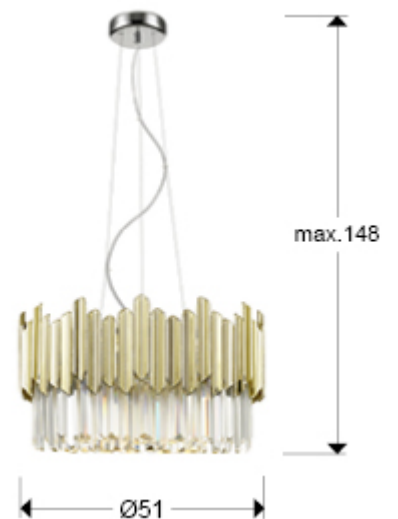

Tiara

Pendants

605137

Lamp made of metal, chrome finish. Shade of faceted glass prisms with ABS pieces finished in golden plating

·This item includes 6 G9 LED 6W This lamp is supplied with GRAVITY TOGGLES, to improve ceiling fixing.

GENERAL INFORMATION

Catalogue: i42 Iluminación
Page: 27
EAN Code: 8435435336974
Type: Pendants
Collection: Tiara

SIZES

Sizes: Ø 51.0 ↑ 148.0 cm
Height when installed: 55.0/ max. 150.0 cm
Weight: 10.3 Kg

SIZES WITH PACKAGING

Weight: 12.2 Kg
Volume: 0.1080m³
Sizes: ↔ 59.0 ↓ 31.0 ↗ 59.0 cm

TECHNICAL INFORMATION

IP protection: IP 20
Electric class: Class 1
Maximum power: 6x28W
Voltage: 220/240 V
Frequency: 50/60 Hz

ADDITIONAL INFORMATION

Material: Metal, ABS, faceted glass
Finish: Chromed, golden, clear