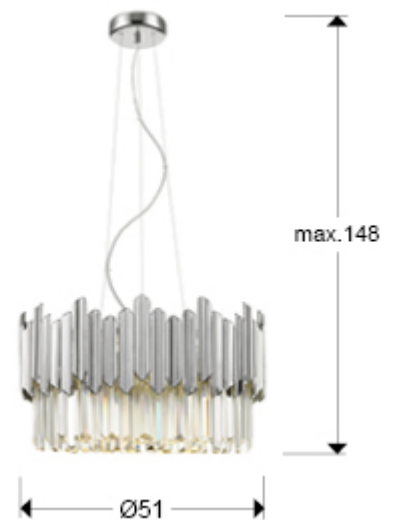

## Tiara

605144

Pendants

Lamp made of chromed metal. Shade of faceted glass prisms finished with chromed ABS pieces.

·This item includes 6 G9 LED 6W This lamp is supplied with GRAVITY TOGGLES, to improve ceiling fixing.

### GENERAL INFORMATION

EAN Code: 8435435336981

Type: Pendants

Collection: Tiara

### SIZES

Sizes: Ø 51.0 ↓ 148.0 cm

Height when installed: 50.0/ max. 150.0 cm

Weight: 10.3 Kg

## ADDITIONAL INFORMATION

Material: Metal, ABS, faceted glass  
Finish: Chromed, clear