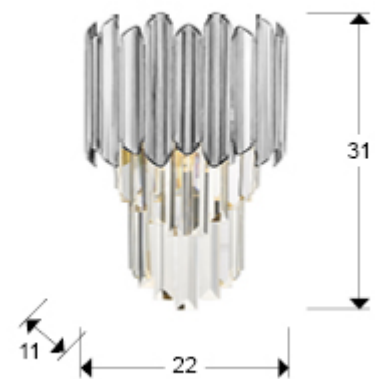

Tiara

605359

Wall lamps

Wall lamp made of chromed metal. Shade of faceted glass prisms with chromed ABS pieces

·This item includes 1 G9 LED 6W

GENERAL INFORMATION

Catalogue: i42 Iluminación
Page: 29
EAN Code: 8435435337018
Type: Wall lamps
Collection: Tiara

SIZES

Sizes: ↔ 22.0 ↓ 31.0 ↗ 11.0 cm
Weight: 1.3 Kg

SIZES WITH PACKAGING

Weight: 1.9 Kg
Volume: 0.0210m³
Sizes: ↔ 30.0 ↓ 28.0 ↗ 25.0 cm

TECHNICAL INFORMATION

IP protection: IP 20
Electric class: Class 1
Maximum power: 28W
Voltage: 220/240 V
Frequency: 50 Hz

ADDITIONAL INFORMATION

Material: Metal, ABS, faceted glass
Finish: Chromed, clear