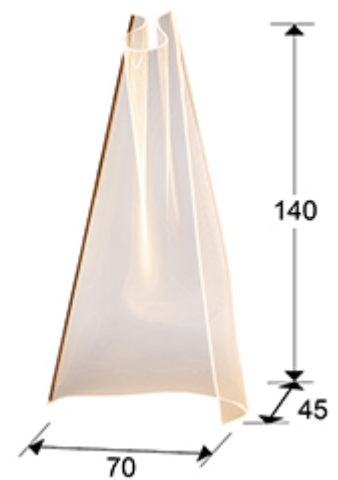

Velos

608312

Floor lamps

Recommended product

Floor lamp formed by a molded micro-printed methacrylate sheet and metal edge in rose gold colour. LED lighting 24W, 1.500 lm, 3.000K.

GENERAL INFORMATION

Catalogue: i42 Iluminación
Page: 8
EAN Code: 8435435329334
Type: Floor lamps
Collection: Velos

SIZES

Sizes: ↔ 70.0 ↓ 140.0 ↗ 40.0 cm
Weight: 9.0 Kg

SIZES WITH PACKAGING

Weight: 15.0 Kg
Volume: 0.4850m³
Sizes: ↔ 148.0 ↓ 41.0 ↗ 80.0 cm

TECHNICAL INFORMATION

IP protection: IP 20
Electric class: Class 3
Maximum power: 24W
Voltage: 24 V
Frequency: 50/60 Hz
Colour temperature: 3,000 K
Average lifespan: 50,000 h
Power factor: >0.5
CRI: >1