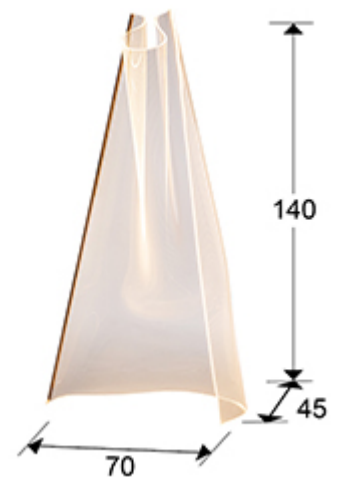

### Floor lamps

Floor lamp formed by a molded micro-printed methacrylate sheet and metal edge in rose gold colour. LED lighting 24W, 1.500 lm, 3.000K.

For markets with 110v voltage, we will change the LED driver for an equivalent one suitable for this voltage.

## SIZES

Sizes: ↔ 70.0 ↓ 140.0 ↗ 40.0 cm  
Weight: 9.0 Kg

## SIZES WITH PACKAGING

Weight: 15.0 Kg  
Volume: 0.4850m<sup>3</sup>  
Sizes: ↔ 148.0 ↓ 41.0 ↗ 80.0 cm

---