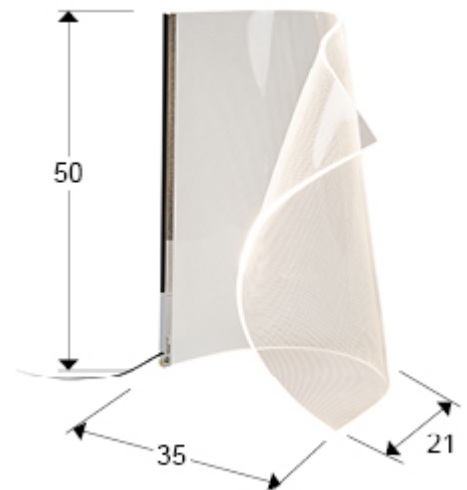

## Velos

609425N

Table lamps

Recommended product

Table lamp made up of a sheet of molded micro-printed methacrylate and a chrome metal edge. LED lighting 10W 600 lm 3,000K. DIMMABLE

### SIZES

Sizes: ↔ 35.0 ↓ 50.0 ↗ 21.0 cm  
Weight: 1.7 Kg

### SIZES WITH PACKAGING

Weight: 2.8 Kg  
Volume: 0.0530m<sup>3</sup>  
Sizes: ↔ 55.0 ↓ 27.0 ↗ 36.0 cm