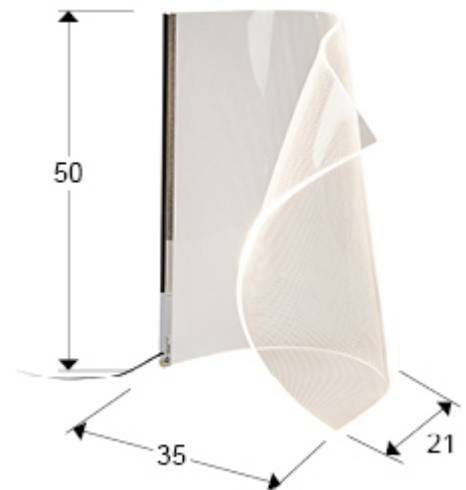

Velos

609425N

Recommended product

Table lamps

Table lamp made up of a sheet of molded micro-printed methacrylate and a chrome metal edge. LED lighting 10W 600 lm 3,000K. DIMMABLE

GENERAL INFORMATION

Catalogue: i42 Iluminación
Page: 4
EAN Code: 8435435337896
Type: Table lamps
Collection: Velos

SIZES

Sizes: ↔ 35.0 ↓ 50.0 ↗ 21.0 cm
Weight: 1.7 Kg

SIZES WITH PACKAGING

Weight: 2.8 Kg
Volume: 0.0510m³
Sizes: ↔ 55.0 ↓ 26.0 ↗ 36.0 cm

TECHNICAL INFORMATION

IP protection: IP 20
Electric class: Class 3
Maximum power: 10W
Voltage: 24 V
Frequency: 50/60 Hz
Colour temperature: 3,000 K
Average lifespan: 50,000 h
Power factor: >0.95
CRI: >80