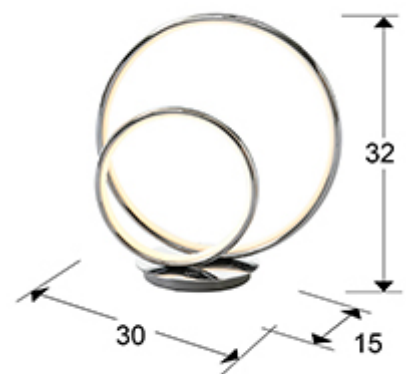

614082

>>ITEM CANCELLED

GENERAL INFORMATION

Catalogue: i39 Iluminación
Page: 310
EAN Code: 8435435323189

SIZES

Sizes: ↔ 30.0 ↓ 32.0 ↗ 15.0 cm
Weight: 1.2 Kg

SIZES WITH PACKAGING

Weight: 1.9 Kg
Volume: 0.0370m³
Sizes: ↔ 40.0 ↓ 42.0 ↗ 22.0 cm