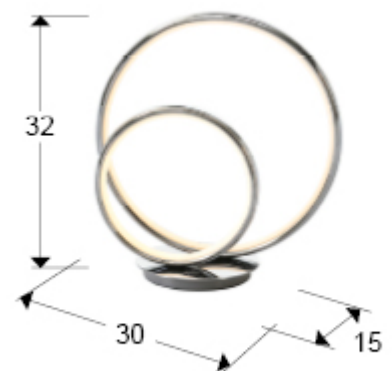

**Omega**

614082UK

Table lamps

LED table lamp, made of steel and aluminium, chrome finish.  
Silicone diffuser. 18W LED. 800 lm. 3000 K. DIMMABLE. G  
plug type (UK).

## SIZES

Sizes: → 30.0 ↓ 32.0 ↗ 15.0 cm  
Weight: 1.2 Kg

## SIZES WITH PACKAGING

Weight: 1.9 Kg  
Volume: 0.0370m<sup>3</sup>  
Sizes: → 40.0 ↓ 42.0 ↗ 22.0 cm

---