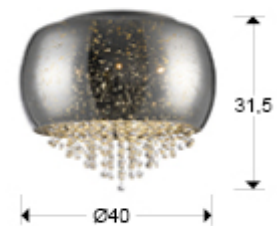

## Caelum

618253

### Flush Ceiling Lamps

Ceiling lamp made of metal, chrome finish. Blown glass shade in mirrored silver colour. Starry effect decoration. Inside with faceted crystal stripes.

·This item includes 5 G9 LED 6W This lamp is supplied with GRAVITY TOGGLES, to improve ceiling fixing.

## SIZES

Sizes: Ø 40.0 ↑ 31.5 cm  
Weight: 4.2 Kg