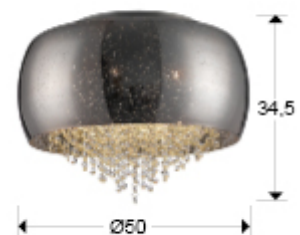

Caelum 618318

Flush Ceiling Lamps

Ceiling lamp made of metal, chrome finish. Blown glass shade in mirrored silver colour. Starry effect decoration. Inside with faceted crystal stripes.

·This item includes 6 G9 LED 6W This lamp is supplied with GRAVITY TOGGLES, to improve ceiling fixing.

GENERAL INFORMATION

Catalogue: i39 Iluminación
Page: 263
EAN Code: 8435435320768
Type: Flush Ceiling Lamps
Collection: Caelum

SIZES

Sizes: Ø 50.0 ↑ 34.5 cm
Weight: 6.0 Kg

SIZES WITH PACKAGING

Weight: 9.2 Kg
Volume: 0.1540m³
Sizes: ↔ 62.0 ↑ 40.0 ↗ 62.0 cm

TECHNICAL INFORMATION

Energy class: A+
IP protection: IP 20
Electric class: Class 1
Maximum power: 6x33W
Voltage: 220/240 V
Frequency: 50/60 Hz
Dimmable: NO

ADDITIONAL INFORMATION

Material: Metal and glass
Finish: Chromed, mirror chrome, clear
Assembling time by customer: 25 min