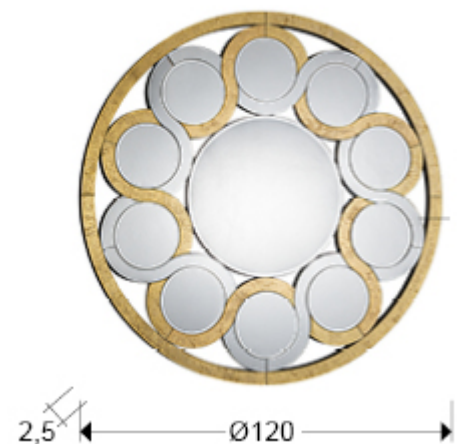

## Zendaya

Glass mirrors

619240

Mirror with beveled mirror plate. Border of mirrors and glasses with GOLD LEAF background, bevelled. MDF back lacquered in black.

### GENERAL INFORMATION

Catalogue: M43 Decoracion, espejos y mob  
 Page: 86  
 EAN Code: 8435435333003  
 Type: Glass mirrors  
 Collection: Zendaya

### SIZES

Ø 120.0 x 2.5 cm  
 Weight: 27.0 Kg

### SIZES WITH PACKAGING

Weight: 41.6 Kg  
 Volume: 0.2690m<sup>3</sup>  
 Sizes: ↔ 138.0 ↓ 139.0 ↗ 14.0 cm