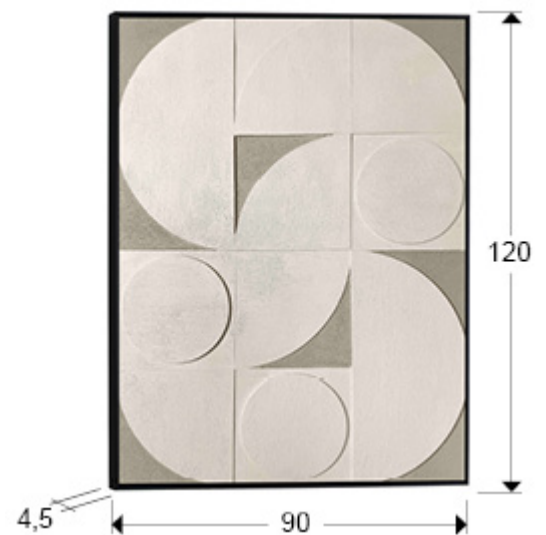

Geomia

619820

Bass-relieves

·GEOMIA· Geometric composition. Bas-relief made with EVA sheets decorated and set on a frame. Black polystyrene frame. Ready to hang in horizontal or vertical position.

GENERAL INFORMATION

Catalogue: M43 Decoracion, espejos y mob
 Page: 16
 EAN Code: 8435435339807
 Type: Bass-relieves
 Collection: Geomia

SIZES

Sizes: → 90.0 ↓ 120.0 ↗ 4.5 cm
 Weight: 4.2 Kg

SIZES WITH PACKAGING

Weight: 5.7 Kg
 Volume: 0.0780m³
 Sizes: → 96.0 ↓ 125.0 ↗ 6.5 cm

ADDITIONAL INFORMATION

Material: Canvas, EVA sheet, PS frame
 Finish: Acrylic paint, black