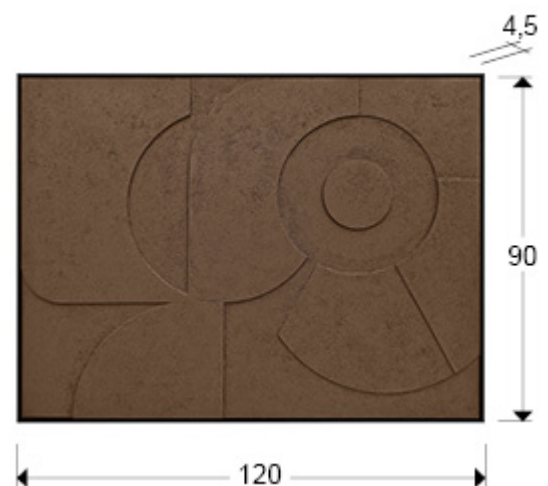

Morphos

630580

Bass-relieves

Geometric composition. Bas-relief made with EVA sheets decorated and set on a frame. Black polystyrene frame. Ready to hang in horizontal or vertical position.

GENERAL INFORMATION

Catalogue: M43 Decoracion, espejos y mob
Page: 18
EAN Code: 8435435339814
Type: Bass-relieves
Collection: Morphos

SIZES

Sizes: ↔ 120.0 ↓ 90.0 ↗ 4.5 cm
Weight: 3.5 Kg

SIZES WITH PACKAGING

Weight: 5.0 Kg
Volume: 0.0860m³
Sizes: ↔ 126.0 ↓ 98.0 ↗ 7.0 cm

ADDITIONAL INFORMATION

Material: Canvas, EVA sheet, PS frame
Finish: Acrylic paint, black