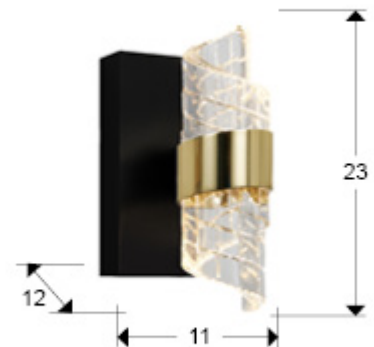

## Iliada

631851

Wall lamps

Recommended product

Wall lamp with 1 LED light. Made of metal with matt black and bright gold finish. Lampshade with spiral design, made of molded and carved acrylic. 7W LEDs. 656 lm. 3,000K

### SIZES

Sizes: ↔ 11.0 ↓ 23.0 ↗ 12.0 cm  
Weight: 0.9 Kg

### SIZES WITH PACKAGING

Weight: 1.2 Kg  
Volume: 0.0080m<sup>3</sup>  
Sizes: ↔ 28.0 ↓ 18.0 ↗ 16.0 cm

---