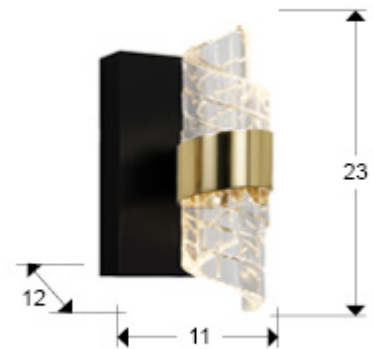

Iliada

631851

Wall lamps

Recommended product

Wall lamp with 1 LED light. Made of metal with matt black and bright gold finish. Lampshade with spiral design, made of molded and carved acrylic. 7W LEDs. 656 lm. 3,000K

GENERAL INFORMATION

EAN Code: 8435435339050

Type: Wall lamps

Collection: Iliada

SIZES

Sizes: ↔ 11.0 ↓ 23.0 ↗ 12.0 cm
Weight: 0.9 Kg

SIZES WITH PACKAGING

Weight: 1.2 Kg
Volume: 0.0080m³
Sizes: ↔ 28.0 ↓ 18.0 ↗ 16.0 cm