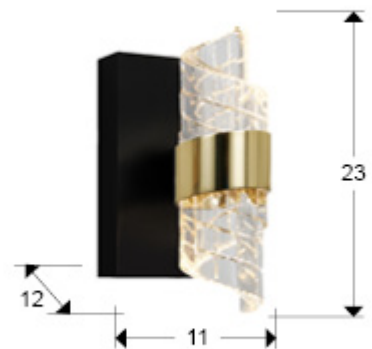

## Iliada

631851

Wall lamps

Recommended product

Wall lamp with 1 LED light. Made of metal with matt black and bright gold finish. Lampshade with spiral design, made of molded and carved acrylic. 7W LEDs. 656 lm. 3,000K

### SIZES

Sizes: ↔ 11.0 ↓ 23.0 ↗ 12.0 cm  
Weight: 0.9 Kg

### SIZES WITH PACKAGING

Weight: 1.2 Kg  
Volume: 0.0080m<sup>3</sup>  
Sizes: ↔ 28.0 ↓ 18.0 ↗ 16.0 cm

---