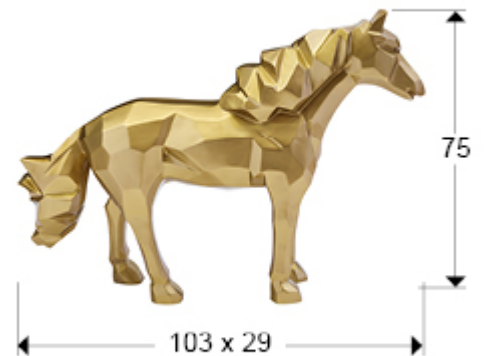

Future Horse

679466

Decorative figures

Polyhedral horse figure, made of fiberglass and polyester.
Suitable for outdoor. Decoration: Gold paint

GENERAL INFORMATION

EAN Code: 8435435336394

Type: Decorative figures

Collection: Future Horse

SIZES

Sizes: ↔ 103.0 ↓ 75.0 ↗ 29.0 cm
Weight: 8.6 Kg

SIZES WITH PACKAGING

Weight: 11.8 Kg
Volume: 0.3680m³
Sizes: ↔ 115.0 ↓ 89.0 ↗ 36.0 cm

ADDITIONAL INFORMATION

Material: Fiberglass and polyester
Finish: Golden paint