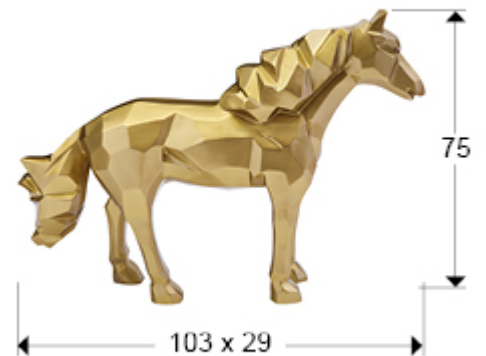

## Future Horse

679466

Decorative figures

Polyhedral horse figure, made of fiberglass and polyester.  
Suitable for outdoor. Decoration: Gold paint

### GENERAL INFORMATION

EAN Code: 8435435336394

Type: Decorative figures

Collection: Future Horse

### SIZES

Sizes: ↔ 103.0 ↓ 75.0 ↗ 29.0 cm  
Weight: 8.6 Kg

### SIZES WITH PACKAGING

Weight: 11.8 Kg  
Volume: 0.3680m<sup>3</sup>  
Sizes: ↔ 115.0 ↓ 89.0 ↗ 36.0 cm