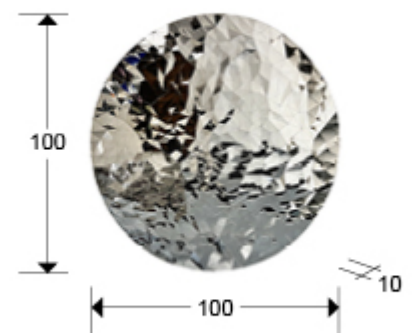

## Polyedric

687713

Recommended product

Bass-relieves

Bas-relief, made of stainless steel sheets, forming a spherical grid of irregular polyhedrons. Chrome plated finish.

### SIZES

Ø 100.0  $\times$  10.0 cm  
Weight: 11.4 Kg