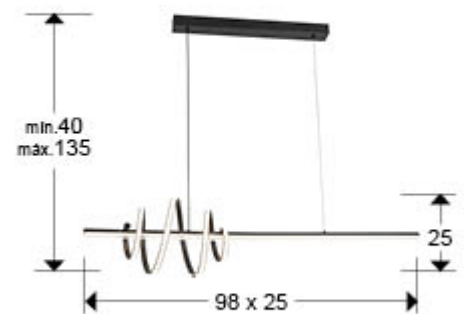

### Pendants

Lamp made of metal and aluminium finished in matt black. Acrylic diffuser and opal silicone. Adjustable height. 50W LED, 4470 lm, 3000K. DIMMABLE

This product uses LED driver with TRIAC type and 0-10V dimming. It can be dimmed using a LED wall dimmer with these features. For markets with 110v voltage, we will change the LED driver for an equivalent one suitable for this voltage. - This lamp is supplied with GRAVITY TOGGLES, to improve ceiling fixing.

## SIZES

Sizes: ↔ 98.0 ↓ 25.0 ↗ 25.0 cm  
Height when installed: 40.0/ max. 135.0 cm  
Weight: 1.5 Kg

## SIZES WITH PACKAGING

Weight: 2.9 Kg  
Volume: 0.0740m<sup>3</sup>  
Sizes: ↔ 98.0 ↓ 28.0 ↗ 27.0 cm

---