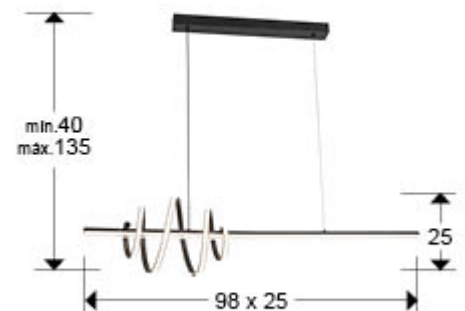

### Pendants

Lamp made of metal and aluminium finished in matt black. Acrylic diffuser and opal silicone. Adjustable height. 50W LED, 4470 lm, 3000K. DIMMABLE

This product uses LED driver with TRIAC type and 0-10V dimming. It can be dimmed using a LED wall dimmer with these features. · This lamp is supplied with GRAVITY TOGGLES, to improve ceiling fixing.

## SIZES

Sizes: ↔ 98.0 ↓ 25.0 ↗ 25.0 cm  
 Height when installed: 40.0/ max. 135.0 cm  
 Weight: 1.5 Kg